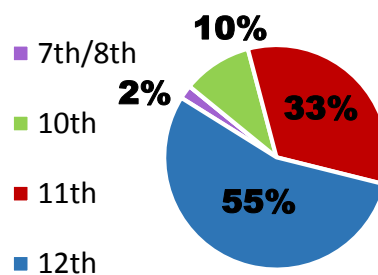

MIAMISBURG HIGH SCHOOL 2018-2019

CCP Enrollment

Credit Hours

Tuition Cost

\$83,238 Cost of Tuition

Approx. **\$231,944** Saved by Families

CCP Modality

CCP Enrollment by Grade Level

CCP Grades Distributed

Top 5 Courses

- ENG 1101 - English Composition I
- ENG 1201 - English Composition II
- PSY 1100 - General Psychology
- PLS 1120 - American Federal Government
- SOC 1101 - Introduction to Sociology