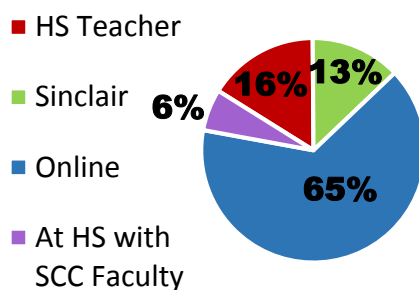

MIAMISBURG HIGH SCHOOL 2018-2019

CCP Enrollment

Credit Hours

Tuition Cost

\$83,238 Cost of Tuition

Approx. **\$231,944** Saved by Families

CCP Modality

CCP Enrollment by Grade Level

CCP Grades Distributed

Top 5 Courses

- ENG 1101 - English Composition I
- ENG 1201 - English Composition II
- PSY 1100 - General Psychology
- PLS 1120 - American Federal Government
- SOC 1101 - Introduction to Sociology