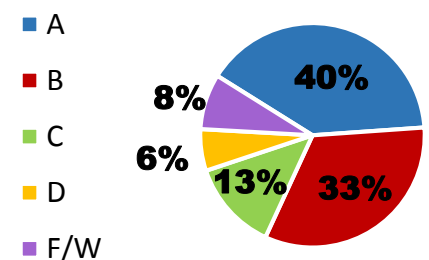

MIAMISBURG HIGH SCHOOL 2018-2019

CCP Enrollment

Credit Hours

Tuition Cost

\$83,238 Cost of Tuition

Approx. **\$231,944** Saved by Families

CCP Modality

CCP Enrollment by Grade Level

CCP Grades Distributed

Top 5 Courses

- ENG 1101 - English Composition I
- ENG 1201 - English Composition II
- PSY 1100 - General Psychology
- PLS 1120 - American Federal Government
- SOC 1101 - Introduction to Sociology