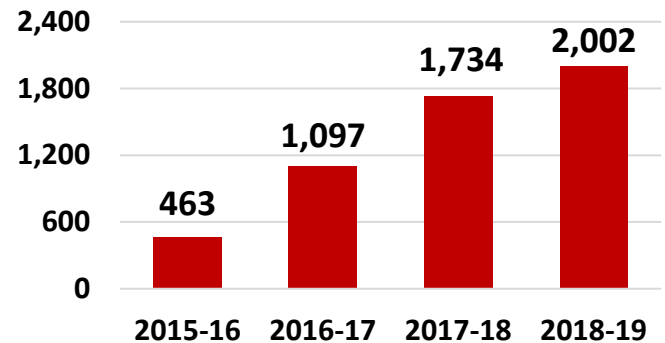

MIAMISBURG HIGH SCHOOL 2018-2019

CCP Enrollment

Credit Hours

Tuition Cost

\$83,238 Cost of Tuition

Approx. **\$231,944** Saved by Families

CCP Modality

CCP Enrollment by Grade Level