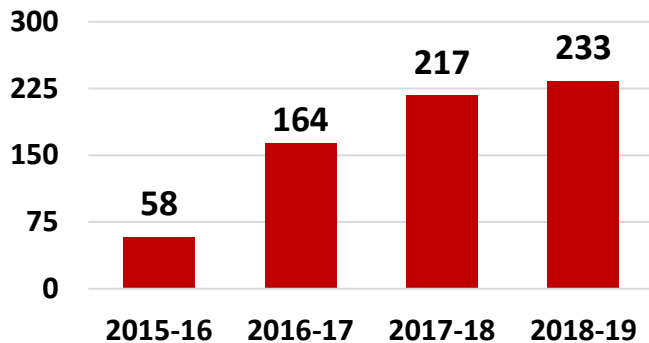

MIAMISBURG HIGH SCHOOL 2018-2019

CCP Enrollment

Credit Hours

Tuition Cost

\$83,238 Cost of Tuition

Approx. **\$231,944** Saved by Families

CCP Modality

CCP Enrollment by Grade Level