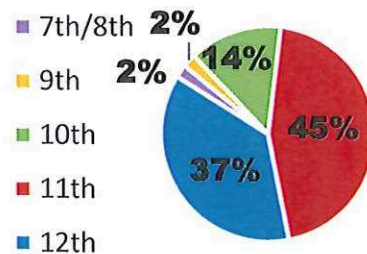

MIAMISBURG HIGH SCHOOL 2019-2020

CCP Enrollment

Credit Hours

Tuition Cost

\$89,526 Cost of Tuition

Approx. **\$260,150** Saved by Families

CCP Modality

CCP Enrollment by Grade Level