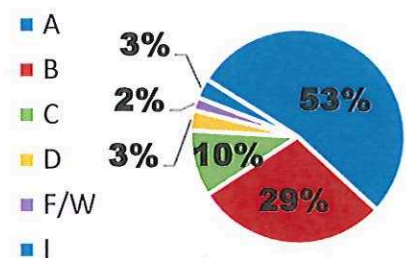

MIAMISBURG HIGH SCHOOL 2019-2020

CCP Enrollment

Credit Hours

Tuition Cost

\$89,526 Cost of Tuition

Approx. **\$260,150** Saved by Families

CCP Modality

CCP Enrollment by Grade Level

CCP Grades Distributed

Top 5 Courses

- ENG 1101 - English Composition I
- ENG 1201 - English Composition II
- PLS 1120 - American Federal Government
- PSY 1100 - General Psychology
- SOC 1101 - Introduction to Sociology

Overview

- 97% Course Success Rate of "D or greater"
- 1% Course Withdrawal Rate