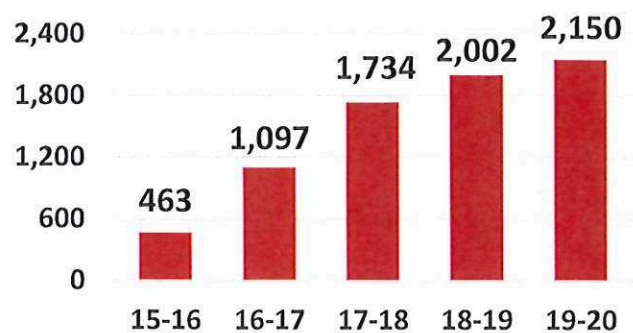

MIAMISBURG HIGH SCHOOL 2019-2020

CCP Enrollment

Credit Hours

Tuition Cost

\$89,526 Cost of Tuition

Approx. **\$260,150** Saved by Families

CCP Modality

CCP Enrollment by Grade Level