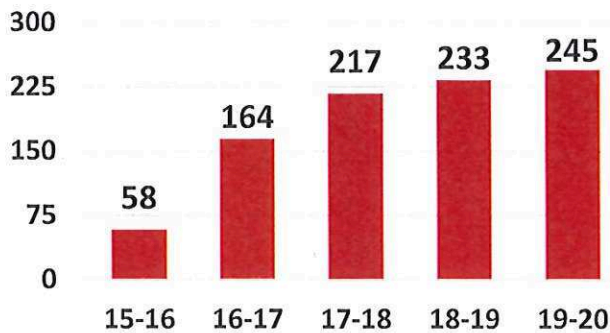

MIAMISBURG HIGH SCHOOL 2019-2020

CCP Enrollment

Credit Hours

Tuition Cost

\$89,526 Cost of Tuition

Approx. **\$260,150** Saved by Families

CCP Modality

CCP Enrollment by Grade Level