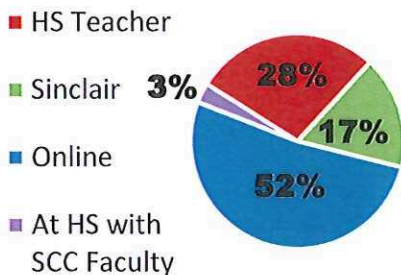

MIAMISBURG HIGH SCHOOL 2019-2020

CCP Enrollment

Credit Hours

Tuition Cost

\$89,526 Cost of Tuition

Approx. **\$260,150** Saved by Families

CCP Modality

CCP Enrollment by Grade Level

CCP Grades Distributed

Top 5 Courses

- ENG 1101 - English Composition I
- ENG 1201 - English Composition II
- PLS 1120 - American Federal Government
- PSY 1100 - General Psychology
- SOC 1101 - Introduction to Sociology